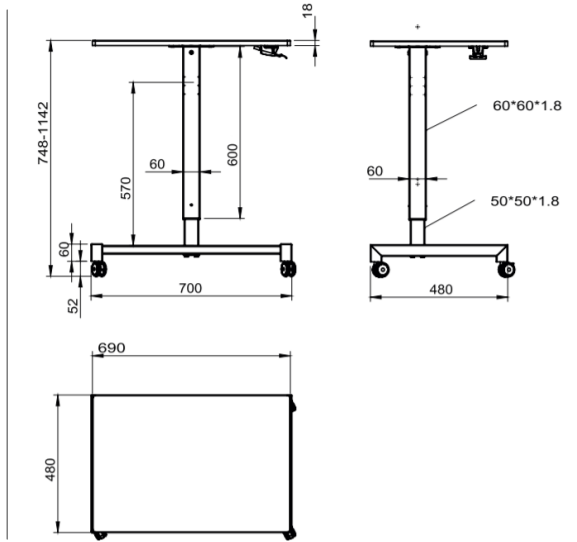

# SMART LIFT SINGLE LEG GAS LIFT CENTER POLE 3 (WITH TABLE TOP)

## FEATURES:

- Ideal for offices, institutions and home applications.
- Raise or lower the desk at any desired height with in-built hand lever.
- Single pole structure with built-in castors enables easy movement.
- Height adjustment: **748 – 1142mm**
- Table top size: **690 x 480 x 18mm**
- Stroke: 394mm
- Load capacity: Dynamic - 5Kg, Static - 50kg
- Finish: White

## SPECIFICATION

ITEM	ITEM CODE	FINISH	PCS./ SET	MRP* (₹)
Smart Lift Single Leg Gas Lift Center Pole 3 (With Table Top)	SLSL2-GTT-CP3	WH	SET	13,204

\*Subject to change without prior intimation.

WH: White